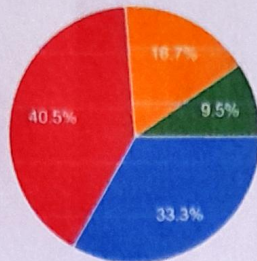

Godavari College of Engineering, Jalgaon

Academic Year 2023-24

Parent's Feedback

CURRICULUM INCLUDES COURSES ON GENDER EQUALITY, ENVIRONMENTAL STUDY, ETHICS AND VALUES.

42 responses

- Excellent
- Very Good
- Satisfactory
- Need Improvement

HOLISTIC DEVELOPMENT OF STUDENT IS ENSURED BY PARTICIPATION IN SPORTS, CULTURAL AND CO-CURRICULAR ACTIVITIES ORGANIZED THROUGHOUT THE YEAR

42 responses