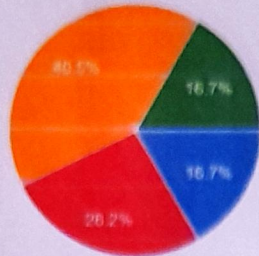

Godavari College of Engineering, Jalgaon

Academic Year 2023-24

Parent's Feedback

Class

42 responses