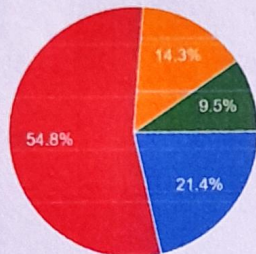

- Excellent
- Very Good
- Satisfactory
- Need Improvement

COMMUNICATION ABOUT THE PROGRESS OF YOUR WARD BY FACULTY OF THE COLLEGE

42 responses