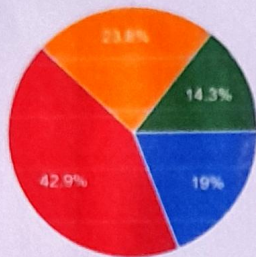

PLACEMENT SERVICES OFFERED IN THE INSTITUTION

42 responses