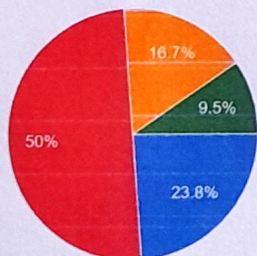

### Parent's Feedback

CURRICULUM INCLUDES COURSES ON GENDER EQUALITY, ENVIRONMENTAL STUDY, ETHICS AND VALUES.

42 responses

- Excellent
- Very Good
- Satisfactory
- Need Improvement

HOLISTIC DEVELOPMENT OF STUDENT IS ENSURED BY PARTICIPATION IN SPORTS, CULTURAL AND CO-CURRICULAR ACTIVITIES ORGANIZED THROUGHOUT THE YEAR

42 responses

- Excellent
- Very Good
- Satisfactory
- Need Improvement

COMMUNICATION ABOUT THE PROGRESS OF YOUR WARD BY FACULTY OF THE COLLEGE

42 responses

- Excellent
- Very Good
- Satisfactory
- Need Improvement